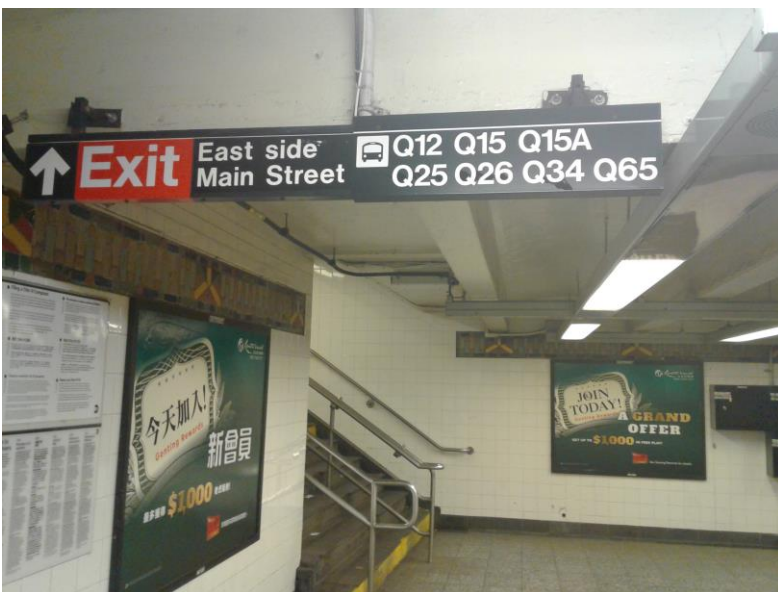

Directions to NYPD Police Academy

Take the **7** / **7** to the last stop, **Flushing-Main Street**.

Climb upstairs via the **middle of the platform**. (If you exit the station toward the front end of the platform, you will have to walk back to Main St. once on the street level.)

Follow MTA signs for **Main St./SOUTH side of Roosevelt Ave.**

Once you have exited the turnstile, look for MTA signs leading you to exit via the stairs on the **EAST side of Main St.**, for the **Q25 bus**.

The staircase splits in 2 after a landing. Climb the **stairs to the right** to get up to the street level. Once on the street, you will be at the **intersection of Main Street and Roosevelt Ave, in front of Duane Reade**.

Walk straight ahead along Main Street. **The Q25 bus stop is located ON Main Street, between Duane Reade and Foot Locker.**

The  on the map below indicates the **Q25 bus stop**.

Board the **College Point-bound Q25 bus**. The display on the bus should read: