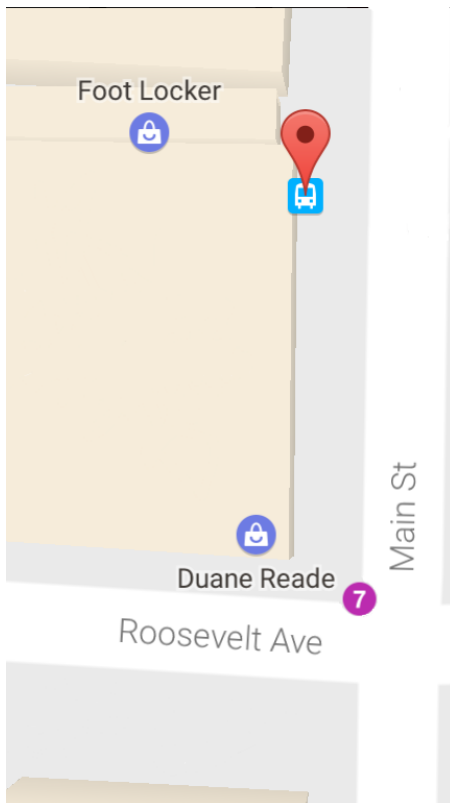

Directions to NYPD Police Academy

Take the **7** / **7** to the last stop, **Flushing-Main Street**.

Climb upstairs via the **middle of the platform**. (If you exit the station toward the front end of the platform, you will have to walk back to Main St. once on the street level.)

Follow MTA signs for **Main St./SOUTH side of Roosevelt Ave.**

Once you have exited the turnstile, look for MTA signs leading you to exit via the stairs on the **EAST side of Main St.**, for the **Q25 bus**.

The staircase splits in 2 after a landing. Climb the **stairs to the right** to get up to the street level. Once on the street, you will be at the **intersection of Main Street and Roosevelt Ave, in front of Duane Reade**.

Walk straight ahead along Main Street. **The Q25 bus stop is located ON Main Street, between Duane Reade and Foot Locker.**

The  on the map below indicates the **Q25 bus stop**.

Board the **College Point-bound Q25 bus**. The display on the bus should read: